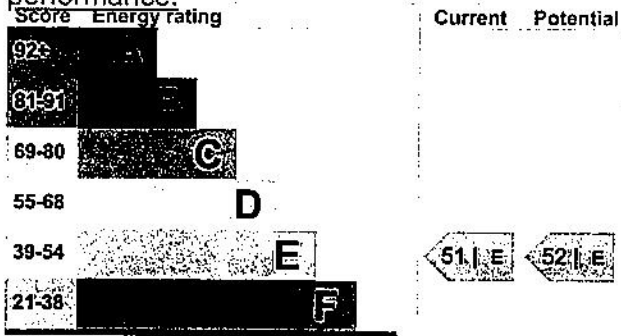

Energy performance certificate (EPC)

5, Rockview Crescent
 Belleek
 NEWRY
 BT35 7PQ

Energy rating

E

Valid until: 26 March 2028

Certificate number: 9848-0127-7510-4033-3926

Property type: end-terrace house

Total floor area: 81 square metres

Energy efficiency rating for this property

This property's current energy rating is E. It has the potential to be E.

See how to improve this property's energy performance.

The graph shows this property's current and potential energy efficiency.

Properties are given a rating from A (most efficient) to G (least efficient).

Properties are also given a score. The higher the number the lower your fuel bills are likely to be.

For properties in Northern Ireland: